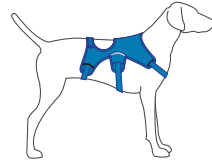

Web Master™