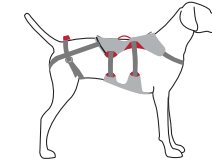

Doubleback™