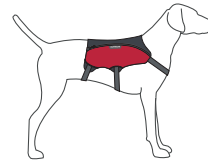

**Front Range™**

**Web Master™**

**Web Master Pro™**

**Load Up™**

**Doubleback™**

**Omnijore™  
Joring System**
**ACTIVITIES:**

Everyday  
Hiking

Hiking  
Mountain Biking  
Working Dogs

Skiing  
Snowboarding  
Working Dogs

Vehicle Travel

Climbing

Skiing  
Snowboarding  
Trail Running

**FEATURES:**

- Customizable fit with four points of adjustment allow for full range of motion
- Two leash attachment points: aluminum V-ring on the dog's back and reinforced webbing on the dog's chest
- Padded chest and belly panel for good load dispersion and comfortable, extended wear
- ID pocket stores dog tags
- Low-light visibility with reflective trim

- Customizable fit with five points of adjustment allow for full range of motion
- Two leash attachment points: aluminum V-ring and the webbing loop
- Foam padded straps for comfortable, extended wear
- Anatomical design and padded handle provide balanced lifting with good load dispersion
- Low light visibility with reflective trim and light loop for attaching The Beacon™

- Customizable fit with five points of adjustment allow for full range of motion
- All-metal hardware provides durability with the rigors of professional use and retains function in snow, ice and dirt environments
- Two low-profile, zippered pockets have interior stretch
- Oversized handle is designed for use with gloves and provides an easy lift and assist when loading dogs into vehicles, airships and chairlifts
- Low light visibility with reflective trim and light loop for attaching The Beacon™